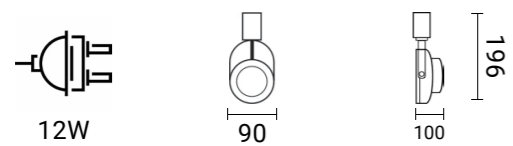

WL-C11

1600 million colors

100v ~ 240v	12W	950Lm	25D	Ra>80