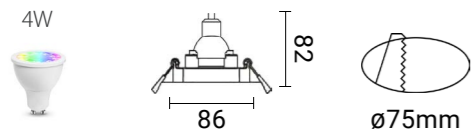

1600 million colors

100v ~ 240v	4W	300Lm	30D	Ra>80

備註：內環可替換白色、黑色、鉻色

HL-E17-C

1600 million colors

100v ~ 240v	4W	300Lm	30D	Ra>80

HL-E18-C

1600 million colors

100v ~ 240v	4W x2	300Lm x2	30D	Ra>80

WL-L04-C

HL-E19-C

1600 million colors

100v ~ 240v	4W x3	300Lm x3	30D	Ra>80

1600 million colors

100v ~ 240v	4W x4	300Lm x4	30D	Ra>80