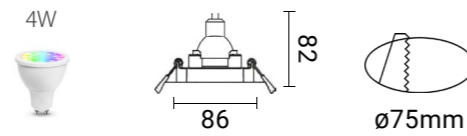

1600 million colors

100v ~ 240v	4W	300Lm	30D	Ra>80

備註：內環可替換白色、黑色、鉻色

HL-E17-C

1600 million colors

100v ~ 240v	4W	300Lm	30D	Ra>80

HL-E18-C

1600 million colors

100v ~ 240v	4W x2	300Lm x2	30D	Ra>80

HL-E19-C

1600 million colors

100v ~ 240v	4W x3	300Lm x3	30D	Ra>80

1600 million colors

100v ~ 240v	4W x4	300Lm x4	30D	Ra>80