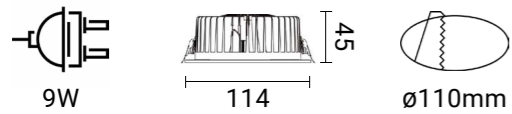

WL-B09

1600 million colors

100v ~ 240v	9W	850Lm	120D	Ra>80